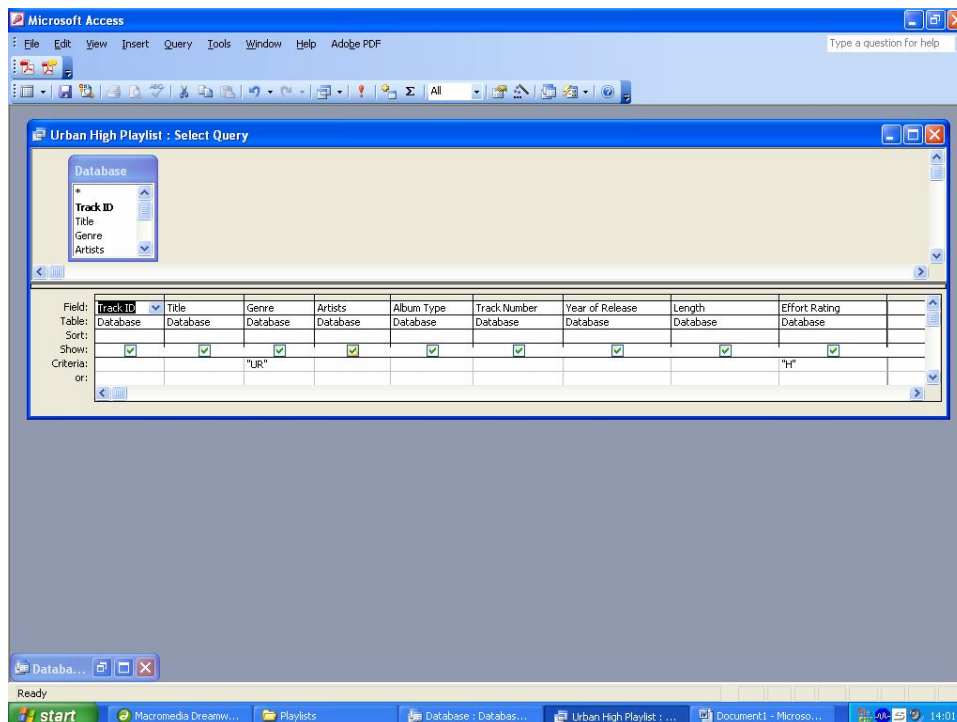

Search Criteria

This shows that I have searched for “rock and pop – medium” using a query in Microsoft Access because this is my favourite type of music.

This shows that I have searched for “urban – high” using a query in Microsoft Access because this is my test buddy’s favourite type of music.