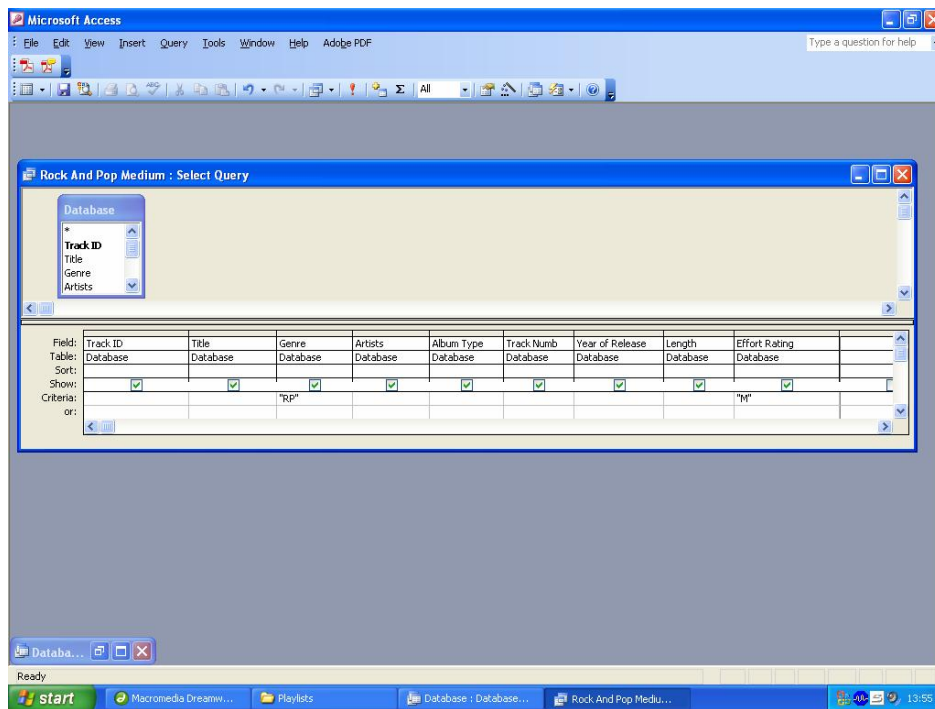

Search Criteria

This shows that I have searched for “rock and pop – medium” using a query in Microsoft Access because this is my favourite type of music.

This shows that I have searched for “urban – high” using a query in Microsoft Access because this is my test buddy’s favourite type of music.